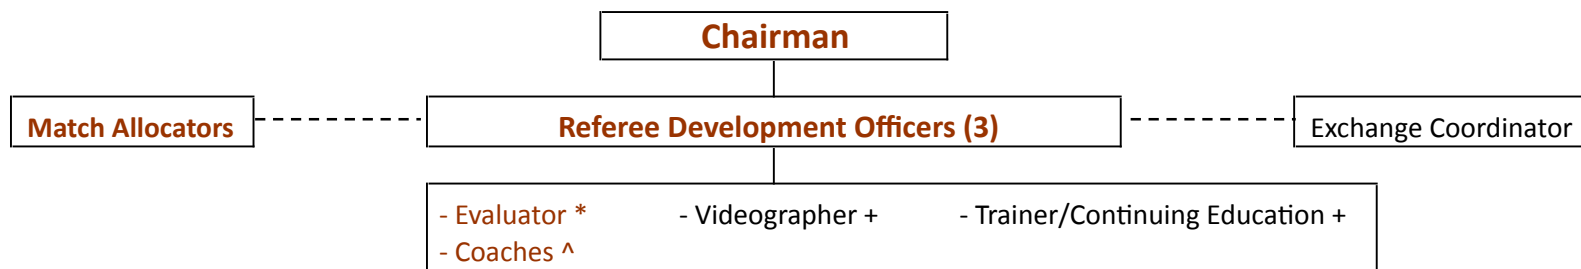

Pacific Northwest Rugby Referees Society

Referee Development Framework: 2012-13

Referee Development Areas

- Idaho/Eastern OR/WA
- Oregon/SW Washington
- Puget Sound/Central WA

RDO's Support Team

- * - at least one Certified Performance Evaluator (P.E.) for each development area; when necessary the RDO may serve as the P.E.
- ^ - at least one USA Certified Level 1 Coach for each development area
- + - one education support person for each development area